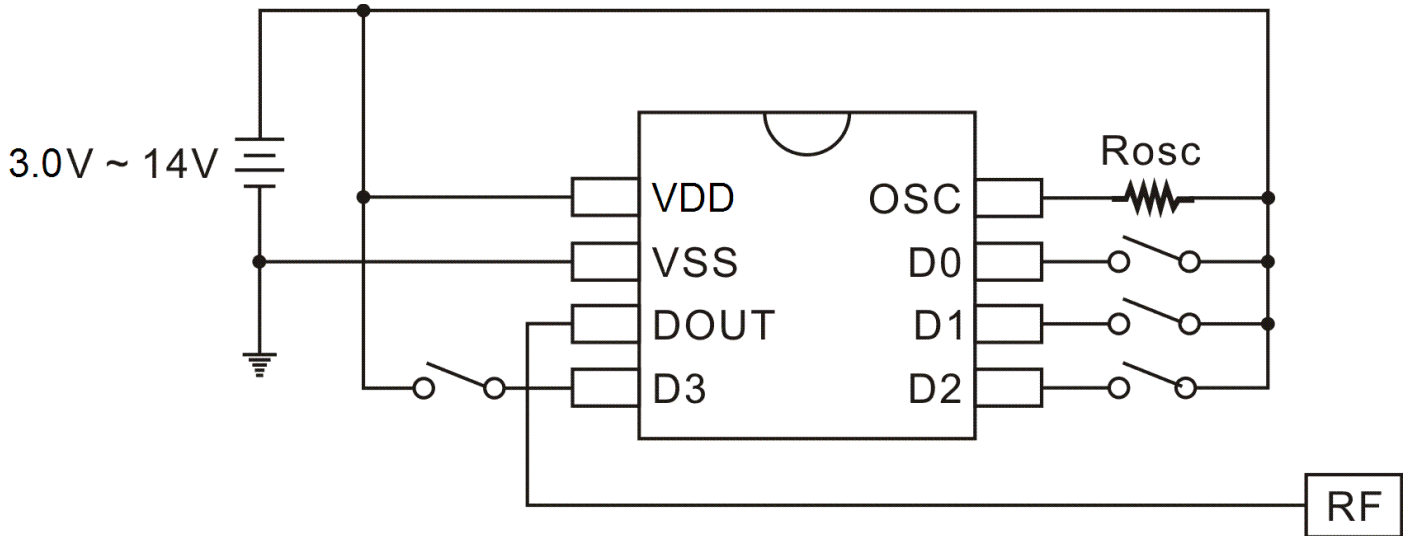

DESCRIPTION

PT4203 is encoder utilizing CMOS Technology specially designed for remote control applications. It has 2^{20} Address. It can support up to 4 Data Bits and is housed in 8 pin SOP package. It encodes address and data codes into a coded waveform suitable for RF modulation. The pin assignments and application circuit are optimized for easy PCB Layout and cost saving advantage. Furthermore, PT4203's intrinsic feature of being able to support 4 data bits considerably reduces inventory pressures.

APPLICATIONS

- Burglar alarm system
- Car security system
- Car/Garage door controller
- Home/Office security system
- Personal alarm system

BLOCK DIAGRAM

APPLICATION CIRCUIT

8 PINS

POWER FAILURE CIRCUIT

Warning: Be careful to use this above application circuit which will cause the VDD pin damaged.

ORDER INFORMATION

Valid Part Number	Package Type	Top Code
PT4203-S	8 Pins, SOP, 150mil	PT4203-S

PIN CONFIGURATION

PIN DESCRIPTION

Pin Name	I/O	Description	Pin No.
VDD	-	Positive power supply	1
VSS	-	Negative power supply	2
DOUT	O	Data output pin Normal="Low"	3
D0, D1, D2, D3	I	Data pin	7, 6, 5, 4
OSC	I	Oscillator pin	8