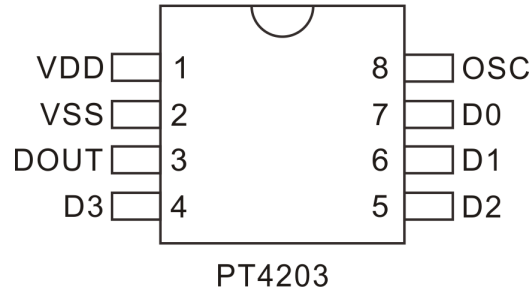

DESCRIPTION

PT4203 is encoder utilizing CMOS Technology specially designed for remote control applications. It has 2^{20} Address. It can support up to 4 Data Bits and is housed in 8 pin SOP package. It encodes address and data codes into a coded waveform suitable for RF modulation. The pin assignments and application circuit are optimized for easy PCB Layout and cost saving advantage. Furthermore, PT4203's intrinsic feature of being able to support 4 data bits considerably reduces inventory pressures.

ORDER INFORMATION

Valid Part Number	Package Type	Top Code
PT4203-S	8 Pins, SOP, 150mil	PT4203-S

PIN CONFIGURATION

PIN DESCRIPTION

Pin Name	I/O	Description	Pin No.
VDD	-	Positive power supply	1
VSS	-	Negative power supply	2
DOUT	O	Data output pin Normal="Low"	3
D0, D1, D2, D3	I	Data pin	7, 6, 5, 4
OSC	I	Oscillator pin	8