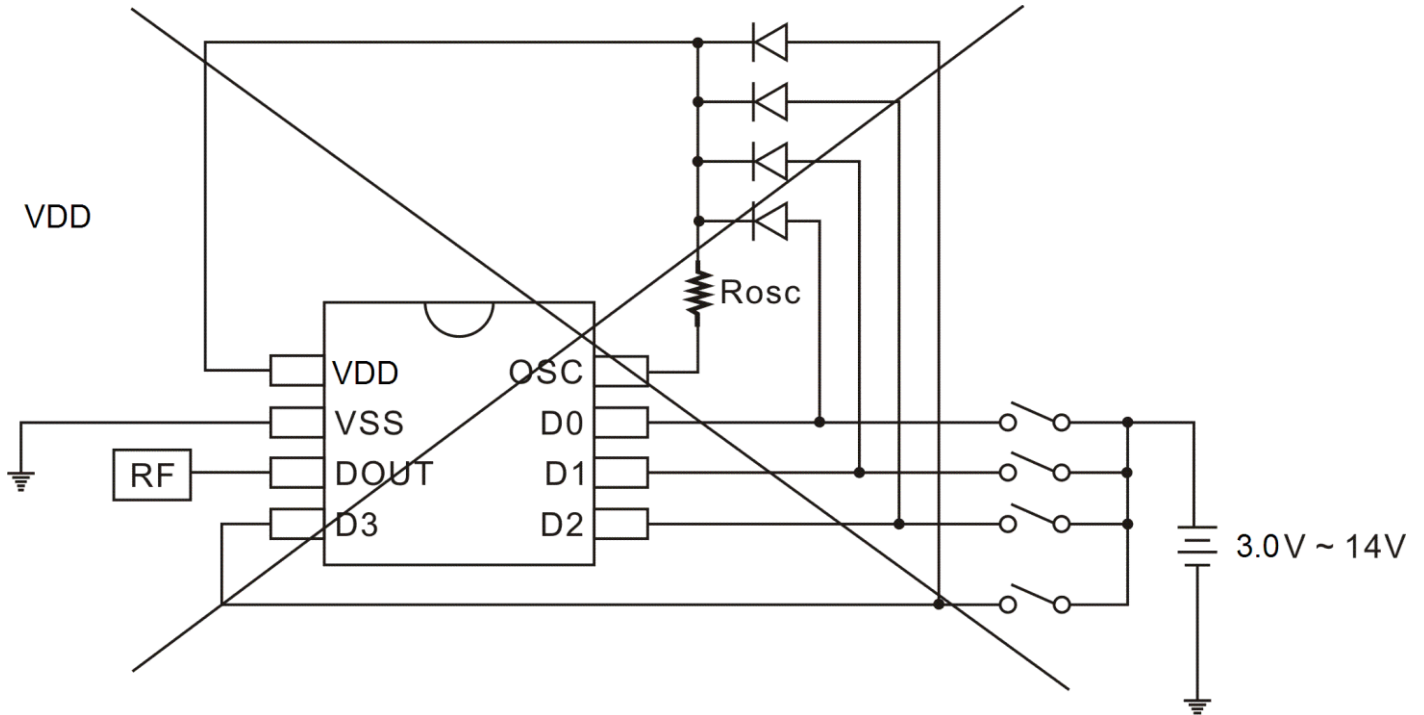

DESCRIPTION

PT4203 is encoder utilizing CMOS Technology specially designed for remote control applications. It has 2^{20} Address. It can support up to 4 Data Bits and is housed in 8 pin SOP package. It encodes address and data codes into a coded waveform suitable for RF modulation. The pin assignments and application circuit are optimized for easy PCB Layout and cost saving advantage. Furthermore, PT4203's intrinsic feature of being able to support 4 data bits considerably reduces inventory pressures.

APPLICATIONS

- Burglar alarm system
- Car security system
- Car/Garage door controller
- Home/Office security system
- Personal alarm system

BLOCK DIAGRAM

APPLICATION CIRCUIT

8 PINS

POWER FAILURE CIRCUIT

Warning: Be careful to use this above application circuit which will cause the VDD pin damaged.

ORDER INFORMATION

Valid Part Number	Package Type	Top Code
PT4203-S	8 Pins, SOP, 150mil	PT4203-S

PIN CONFIGURATION

PIN DESCRIPTION

Pin Name	I/O	Description	Pin No.
VDD	-	Positive power supply	1
VSS	-	Negative power supply	2
DOUT	O	Data output pin Normal="Low"	3
D0, D1, D2, D3	I	Data pin	7, 6, 5, 4
OSC	I	Oscillator pin	8