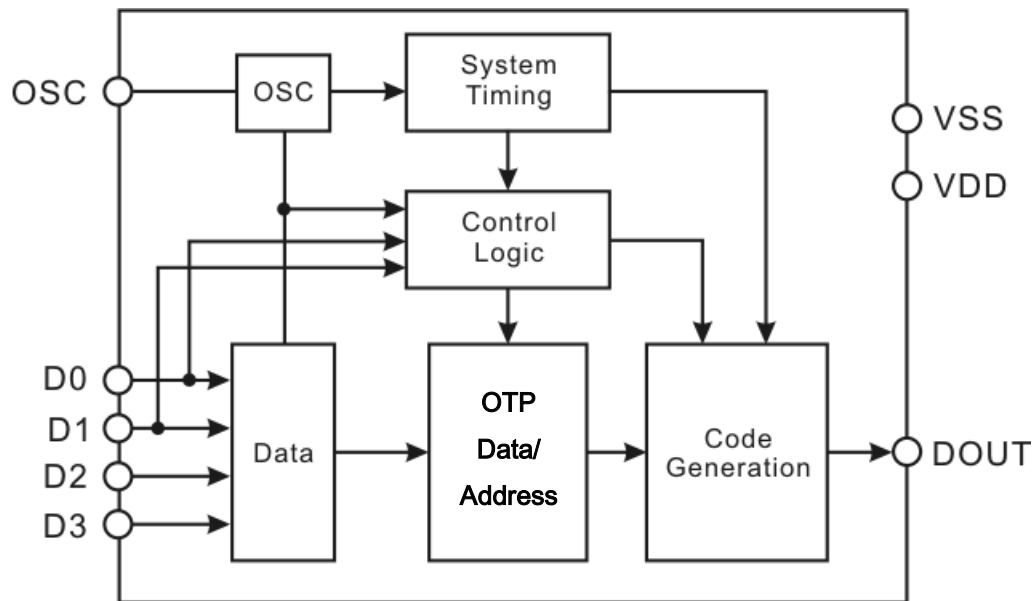

DESCRIPTION

PT4203 is encoder utilizing CMOS Technology specially designed for remote control applications. It has 2^{20} Address. It can support up to 4 Data Bits and is housed in 8 pin SOP package. It encodes address and data codes into a coded waveform suitable for RF modulation. The pin assignments and application circuit are optimized for easy PCB Layout and cost saving advantage. Furthermore, PT4203's intrinsic feature of being able to support 4 data bits considerably reduces inventory pressures.

FEATURES

- CMOS technology
- Low power consumption
- Least external components
- High noise immunity
- Single resistor oscillator
- Operating voltage: 3.0V~14V
- 4 Data pins
- 2^{20} address codes
- Available in SOP package
- Reduction of inventory pressures

APPLICATIONS

- Burglar alarm system
- Car security system
- Car/Garage door controller
- Home/Office security system
- Personal alarm system

BLOCK DIAGRAM

APPLICATION CIRCUIT

8 PINS

POWER FAILURE CIRCUIT

Warning: Be careful to use this above application circuit which will cause the VDD pin damaged.

ORDER INFORMATION

Valid Part Number	Package Type	Top Code
PT4203-S	8 Pins, SOP, 150mil	PT4203-S

PIN CONFIGURATION

PIN DESCRIPTION

Pin Name	I/O	Description	Pin No.
VDD	-	Positive power supply	1
VSS	-	Negative power supply	2
DOUT	O	Data output pin Normal="Low"	3
D0, D1, D2, D3	I	Data pin	7, 6, 5, 4
OSC	I	Oscillator pin	8