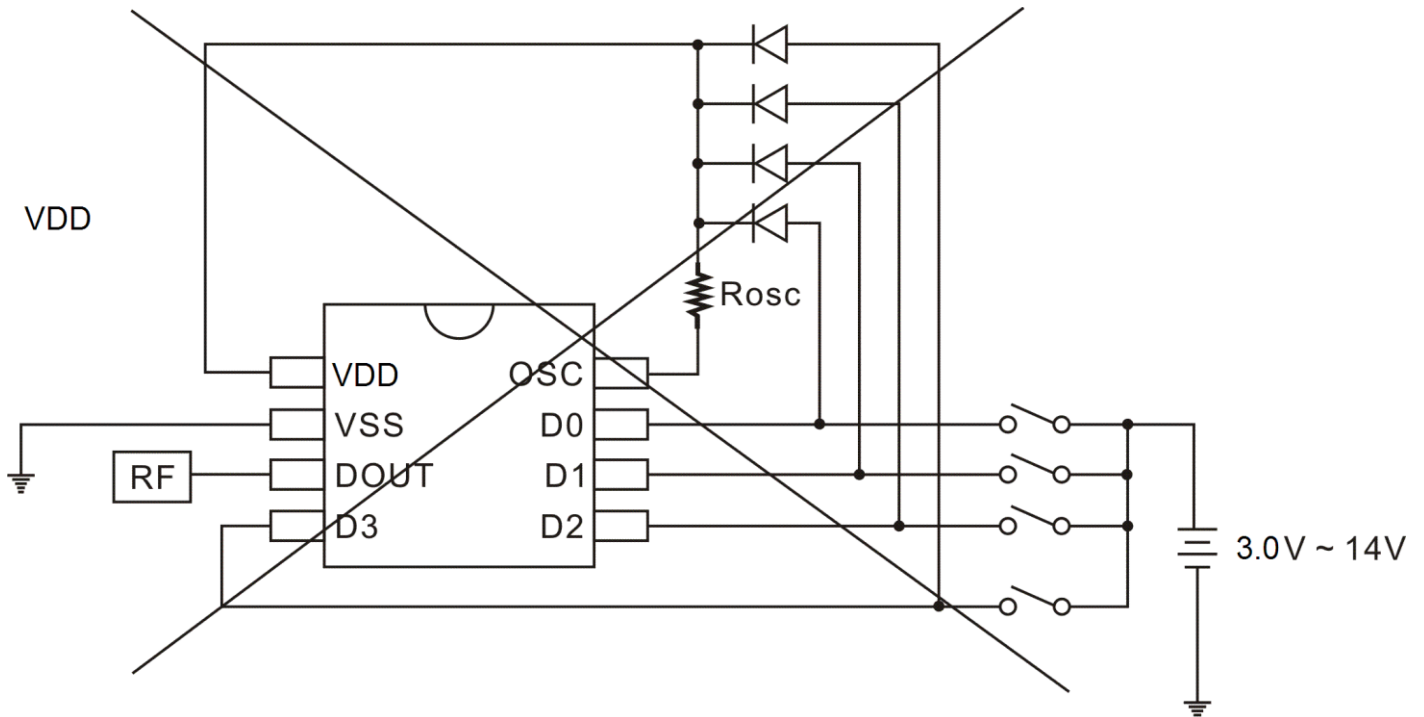

DESCRIPTION

PT4203 is encoder utilizing CMOS Technology specially designed for remote control applications. It has 2^{20} Address. It can support up to 4 Data Bits and is housed in 8 pin SOP package. It encodes address and data codes into a coded waveform suitable for RF modulation. The pin assignments and application circuit are optimized for easy PCB Layout and cost saving advantage. Furthermore, PT4203's intrinsic feature of being able to support 4 data bits considerably reduces inventory pressures.

APPLICATIONS

- Burglar alarm system
- Car security system
- Car/Garage door controller
- Home/Office security system
- Personal alarm system

BLOCK DIAGRAM

APPLICATION CIRCUIT

8 PINS

POWER FAILURE CIRCUIT

Warning: Be careful to use this above application circuit which will cause the VDD pin damaged.

ORDER INFORMATION

Valid Part Number	Package Type	Top Code
PT4203-S	8 Pins, SOP, 150mil	PT4203-S

PIN CONFIGURATION

PIN DESCRIPTION

Pin Name	I/O	Description	Pin No.
VDD	-	Positive power supply	1
VSS	-	Negative power supply	2
DOUT	O	Data output pin Normal="Low"	3
D0, D1, D2, D3	I	Data pin	7, 6, 5, 4
OSC	I	Oscillator pin	8