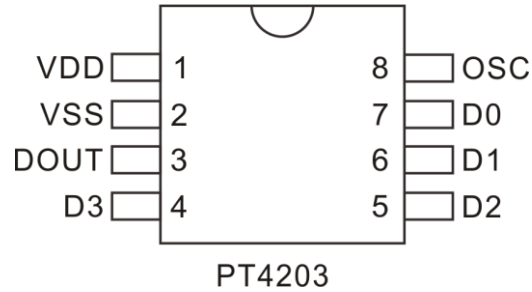

DESCRIPTION

PT4203 is encoder utilizing CMOS Technology specially designed for remote control applications. It has 2^{20} Address. It can support up to 4 Data Bits and is housed in 8 pin SOP package. It encodes address and data codes into a coded waveform suitable for RF modulation. The pin assignments and application circuit are optimized for easy PCB Layout and cost saving advantage. Furthermore, PT4203's intrinsic feature of being able to support 4 data bits considerably reduces inventory pressures.

ORDER INFORMATION

Valid Part Number	Package Type	Top Code
PT4203-S	8 Pins, SOP, 150mil	PT4203-S

PIN CONFIGURATION

PIN DESCRIPTION

Pin Name	I/O	Description	Pin No.
VDD	-	Positive power supply	1
VSS	-	Negative power supply	2
DOUT	O	Data output pin Normal="Low"	3
D0, D1, D2, D3	I	Data pin	7, 6, 5, 4
OSC	I	Oscillator pin	8