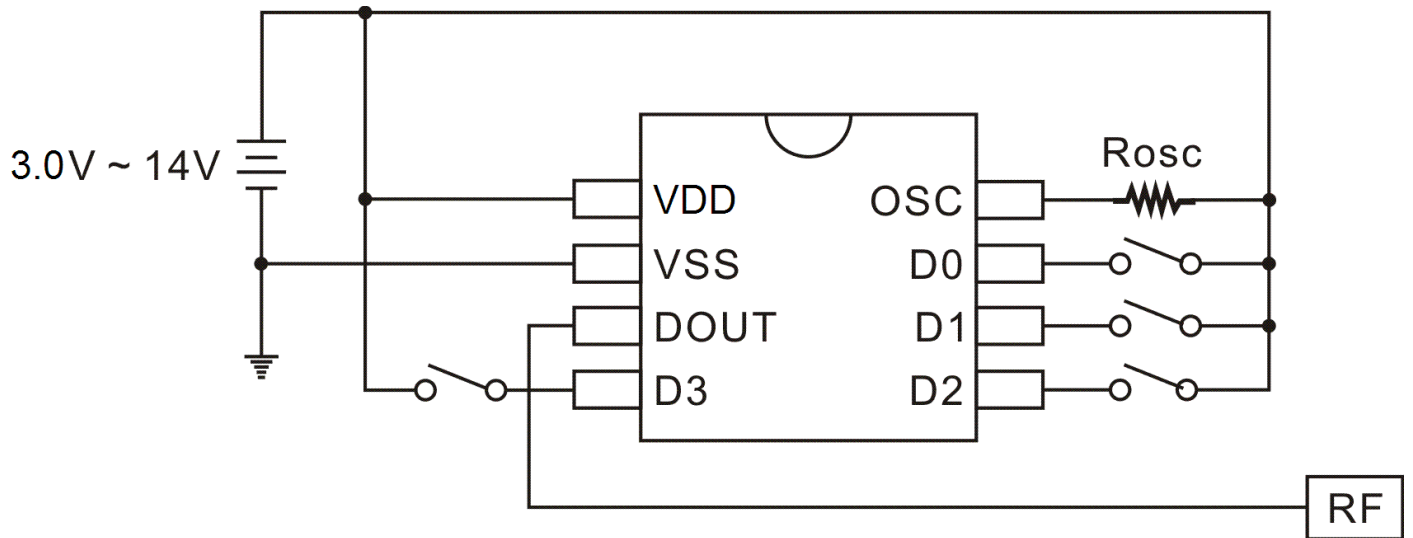

DESCRIPTION

PT4203 is encoder utilizing CMOS Technology specially designed for remote control applications. It has 2^{20} Address. It can support up to 4 Data Bits and is housed in 8 pin SOP package. It encodes address and data codes into a coded waveform suitable for RF modulation. The pin assignments and application circuit are optimized for easy PCB Layout and cost saving advantage. Furthermore, PT4203's intrinsic feature of being able to support 4 data bits considerably reduces inventory pressures.

APPLICATIONS

- Burglar alarm system
- Car security system
- Car/Garage door controller
- Home/Office security system
- Personal alarm system

BLOCK DIAGRAM

APPLICATION CIRCUIT

8 PINS

POWER FAILURE CIRCUIT

Warning: Be careful to use this above application circuit which will cause the VDD pin damaged.

ORDER INFORMATION

Valid Part Number	Package Type	Top Code
PT4203-S	8 Pins, SOP, 150mil	PT4203-S

PIN CONFIGURATION

PIN DESCRIPTION

Pin Name	I/O	Description	Pin No.
VDD	-	Positive power supply	1
VSS	-	Negative power supply	2
DOUT	O	Data output pin Normal="Low"	3
D0, D1, D2, D3	I	Data pin	7, 6, 5, 4
OSC	I	Oscillator pin	8