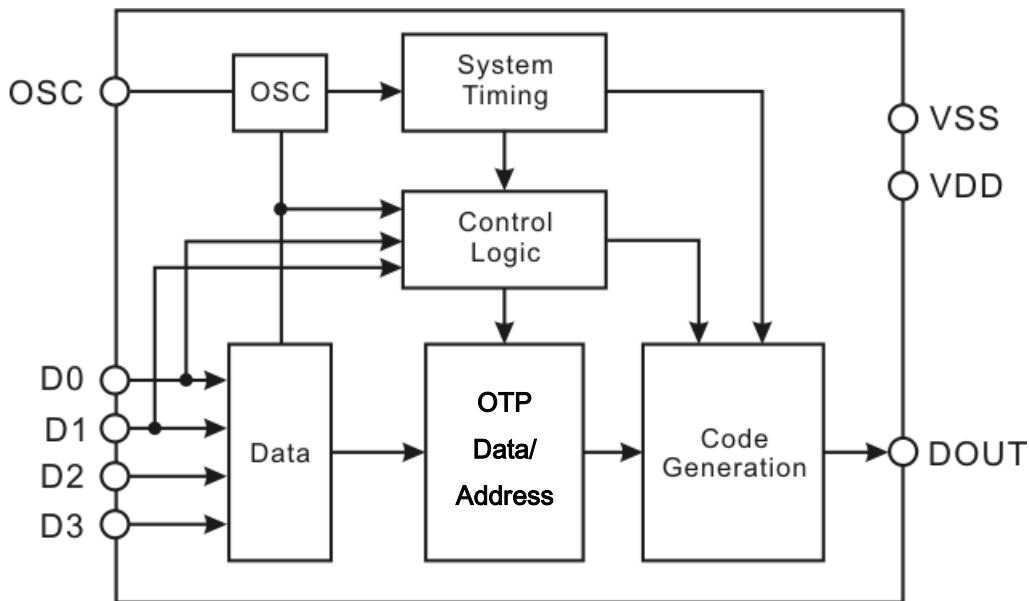

DESCRIPTION

PT4203 is encoder utilizing CMOS Technology specially designed for remote control applications. It has 2^{20} Address. It can support up to 4 Data Bits and is housed in 8 pin SOP package. It encodes address and data codes into a coded waveform suitable for RF modulation. The pin assignments and application circuit are optimized for easy PCB Layout and cost saving advantage. Furthermore, PT4203's intrinsic feature of being able to support 4 data bits considerably reduces inventory pressures.

FEATURES

- CMOS technology
- Low power consumption
- Least external components
- High noise immunity
- Single resistor oscillator
- Operating voltage: 3.0V~14V
- 4 Data pins
- 2^{20} address codes
- Available in SOP package
- Reduction of inventory pressures

APPLICATIONS

- Burglar alarm system
- Car security system
- Car/Garage door controller
- Home/Office security system
- Personal alarm system

BLOCK DIAGRAM

APPLICATION CIRCUIT

8 PINS

POWER FAILURE CIRCUIT

Warning: Be careful to use this above application circuit which will cause the VDD pin damaged.

ORDER INFORMATION

Valid Part Number	Package Type	Top Code
PT4203-S	8 Pins, SOP, 150mil	PT4203-S

PIN CONFIGURATION

PIN DESCRIPTION

Pin Name	I/O	Description	Pin No.
VDD	-	Positive power supply	1
VSS	-	Negative power supply	2
DOUT	O	Data output pin Normal="Low"	3
D0, D1, D2, D3	I	Data pin	7, 6, 5, 4
OSC	I	Oscillator pin	8