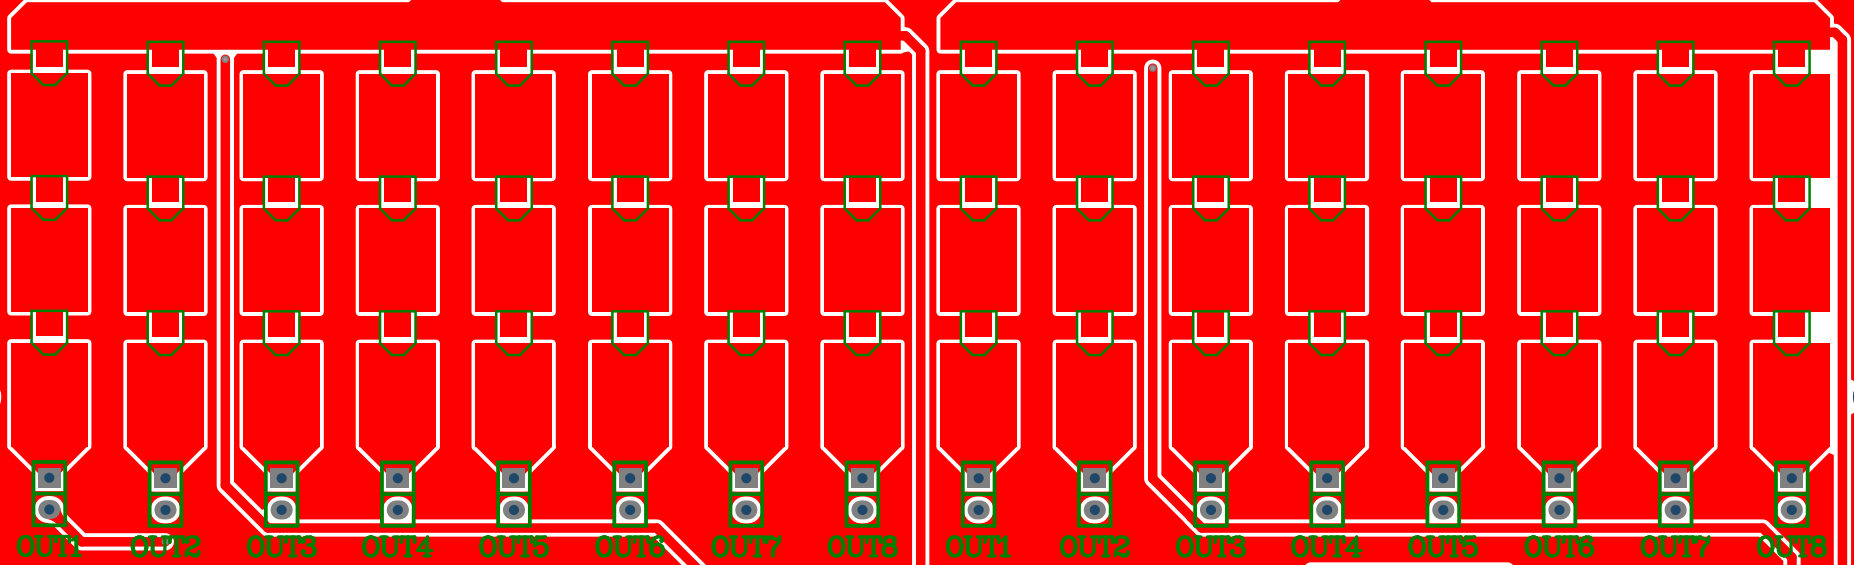

171.44

107.95

PT16974
2019.6.25

VBAT

GND

SEQ1 & SEQ2 SWITCHES:

SEQ1	SEQ2	Function
0	0	Full 8 Ch. Seq.
1	0	Quad Comb.
0	1	Dual Output Comb.
1	1	All On

JL03L03L03L0