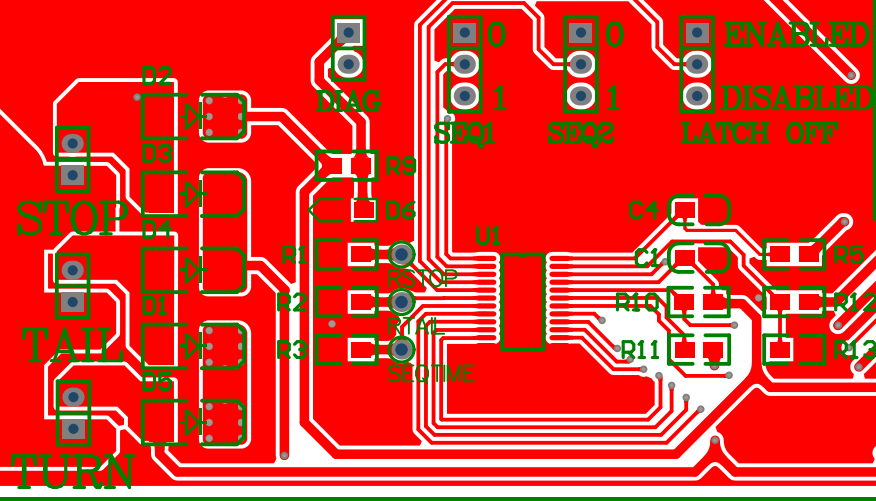

171.44

107.95

PT16974
2019.6.25

VBAT

GND

SEQ1 & SEQ2 SWITCHES:

SEQ1	SEQ2	Function
0	0	Full 8 Ch. Seq.
1	0	Quad Comb.
0	1	Dual Output Comb.
1	1	All On

JL03L03L03L0