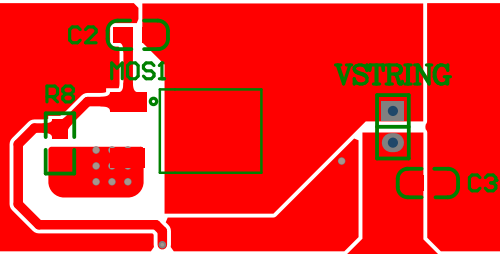

171.44

107.95

PT16974
2019.6.25

VBAT

GND

SEQ1 & SEQ2 SWITCHES:

SEQ1	SEQ2	Function
0	0	Full 8 Ch. Seq.
1	0	Quad Comb.
0	1	Dual Output Comb.
1	1	All On

JL03L03L03L0