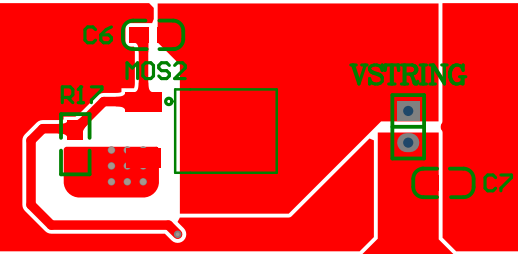

171.44

107.95

PT16974
2019.6.25

VBAT

GND

SEQ1 & SEQ2 SWITCHES:

SEQ1	SEQ2	Function
0	0	Full 8 Ch. Seq.
1	0	Quad Comb.
0	1	Dual Output Comb.
1	1	All On

JL03L03L03L0